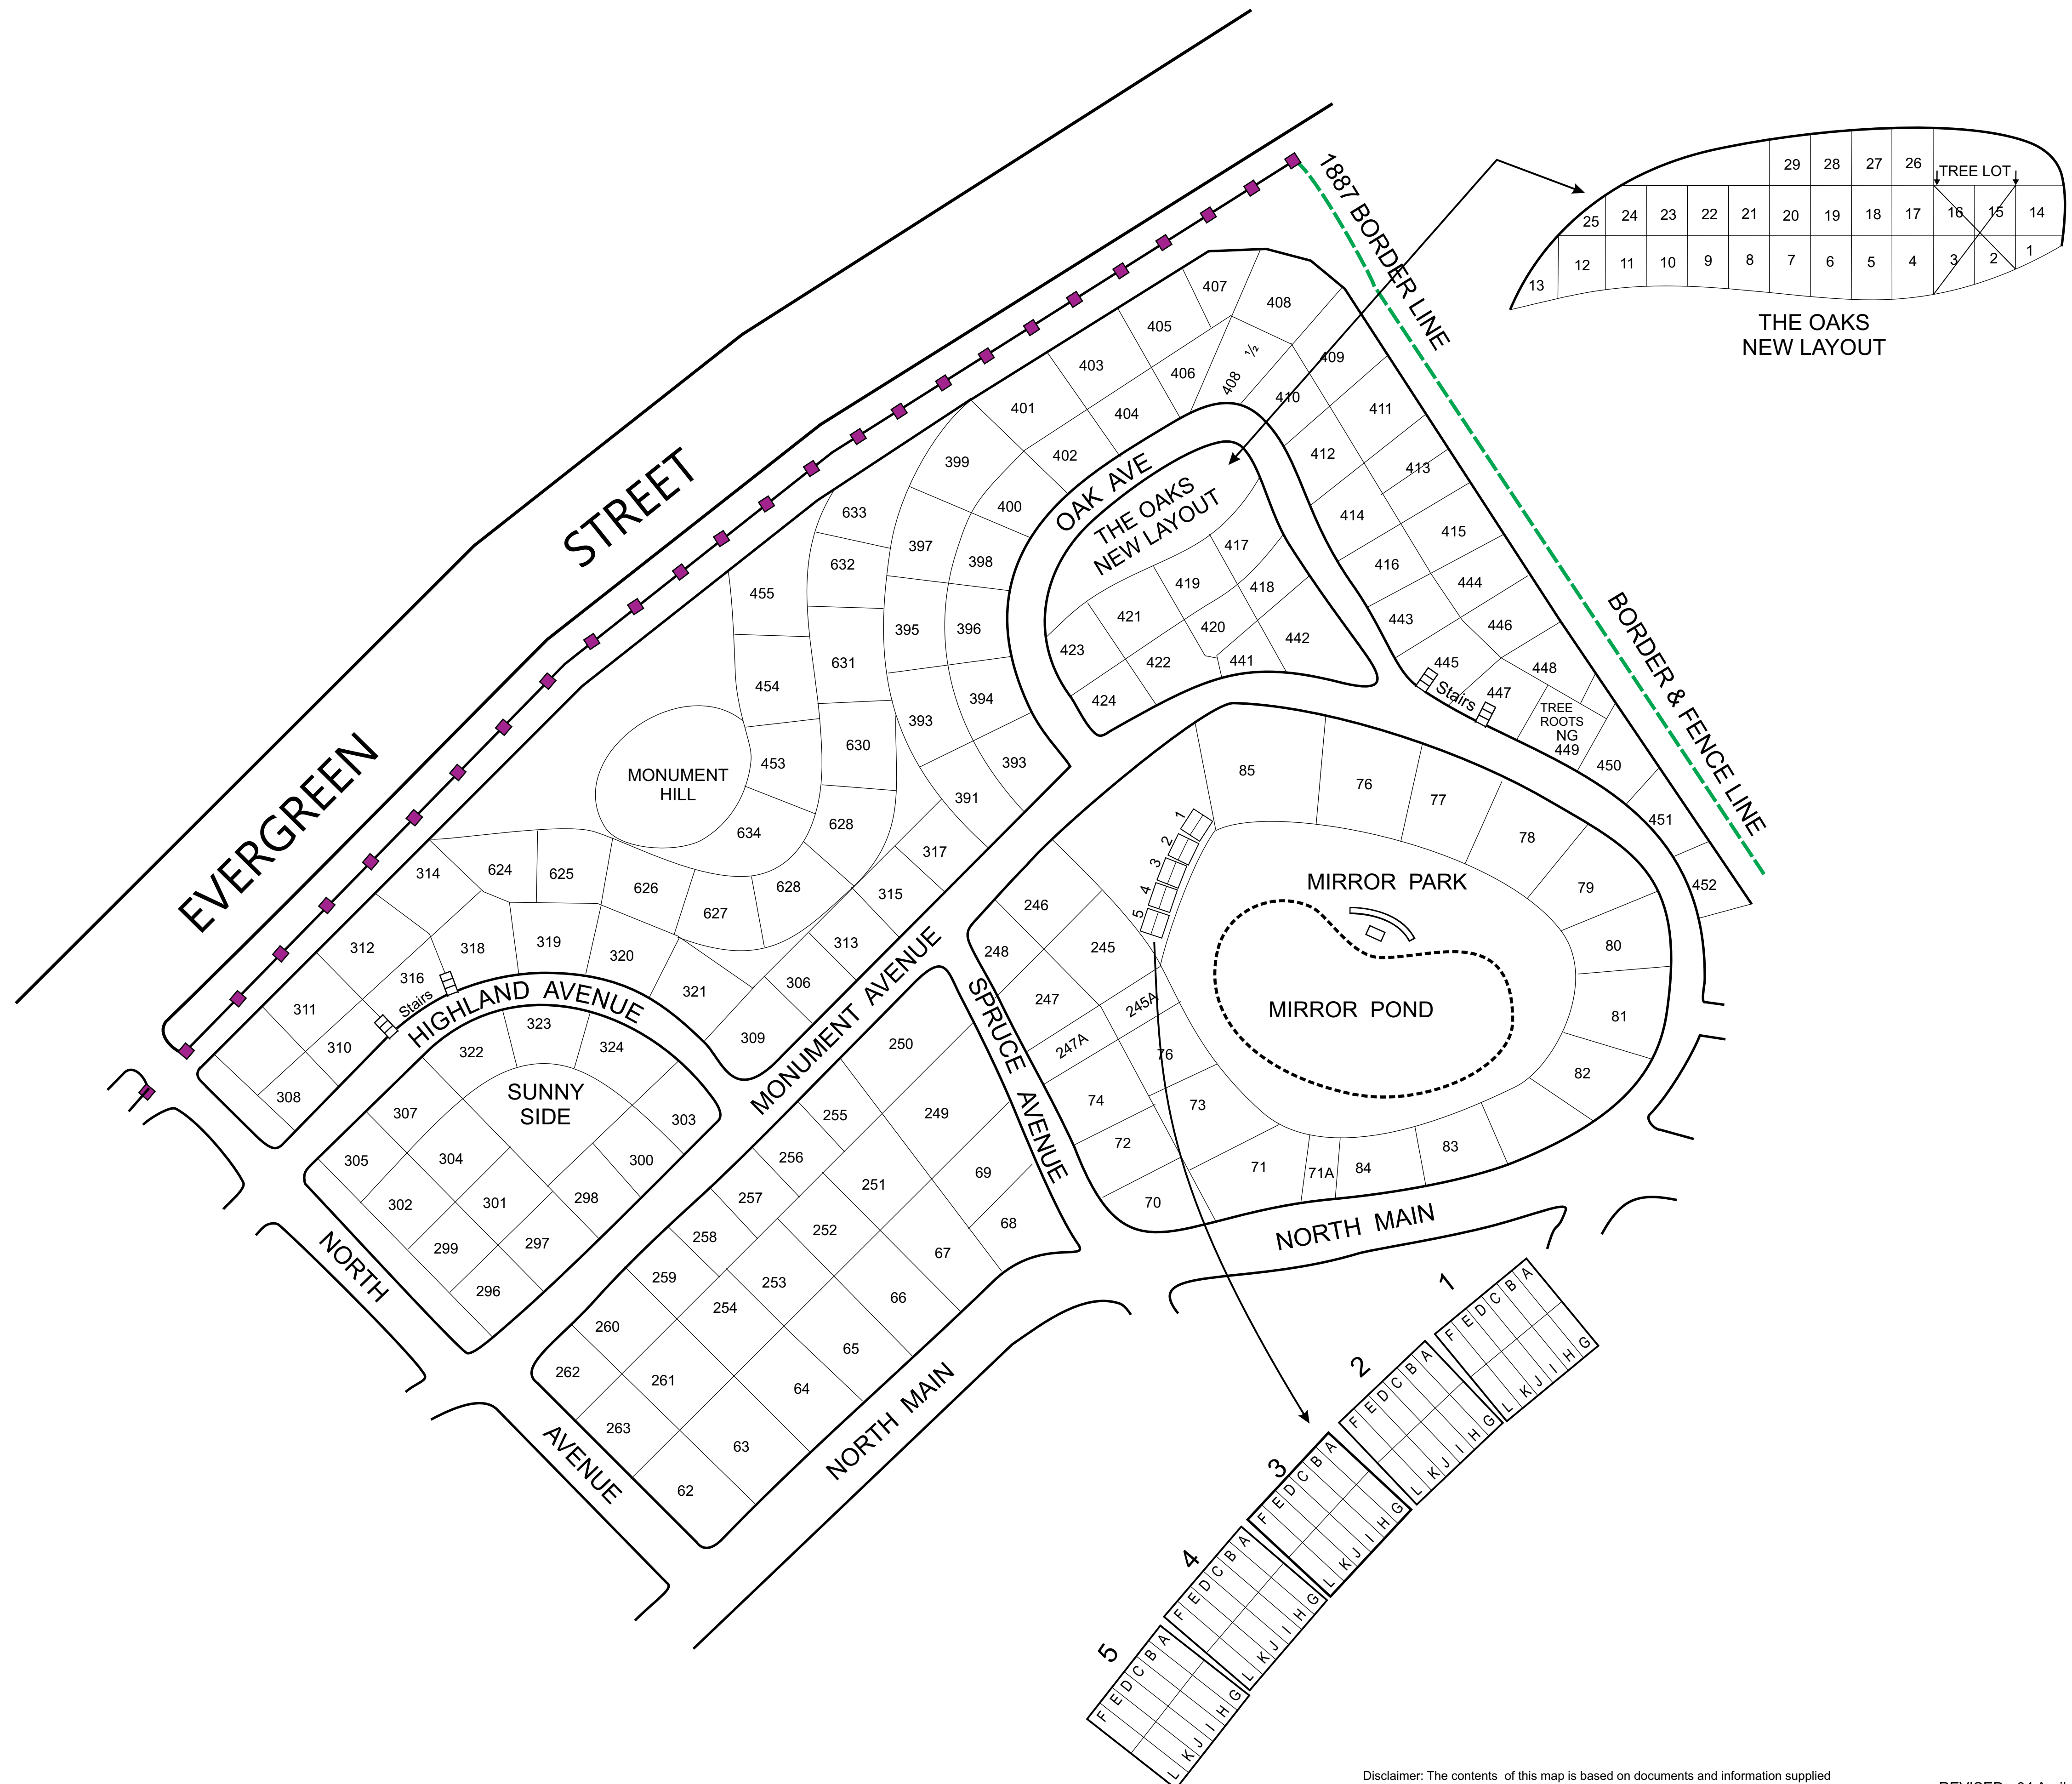

REVISED - 04 April 2012
REVISED - 20 JUNE 2003

Kingston Evergreen Cemetery	
SECTION TWO	
NOTE: The scale, grave location and measurements shown are for general reference use only. This is not a site surveyed document.	Scale <i>HL</i>
Sheet 5 of 13	
Copyright © 2011 by TOPOGRAPHIX LLC