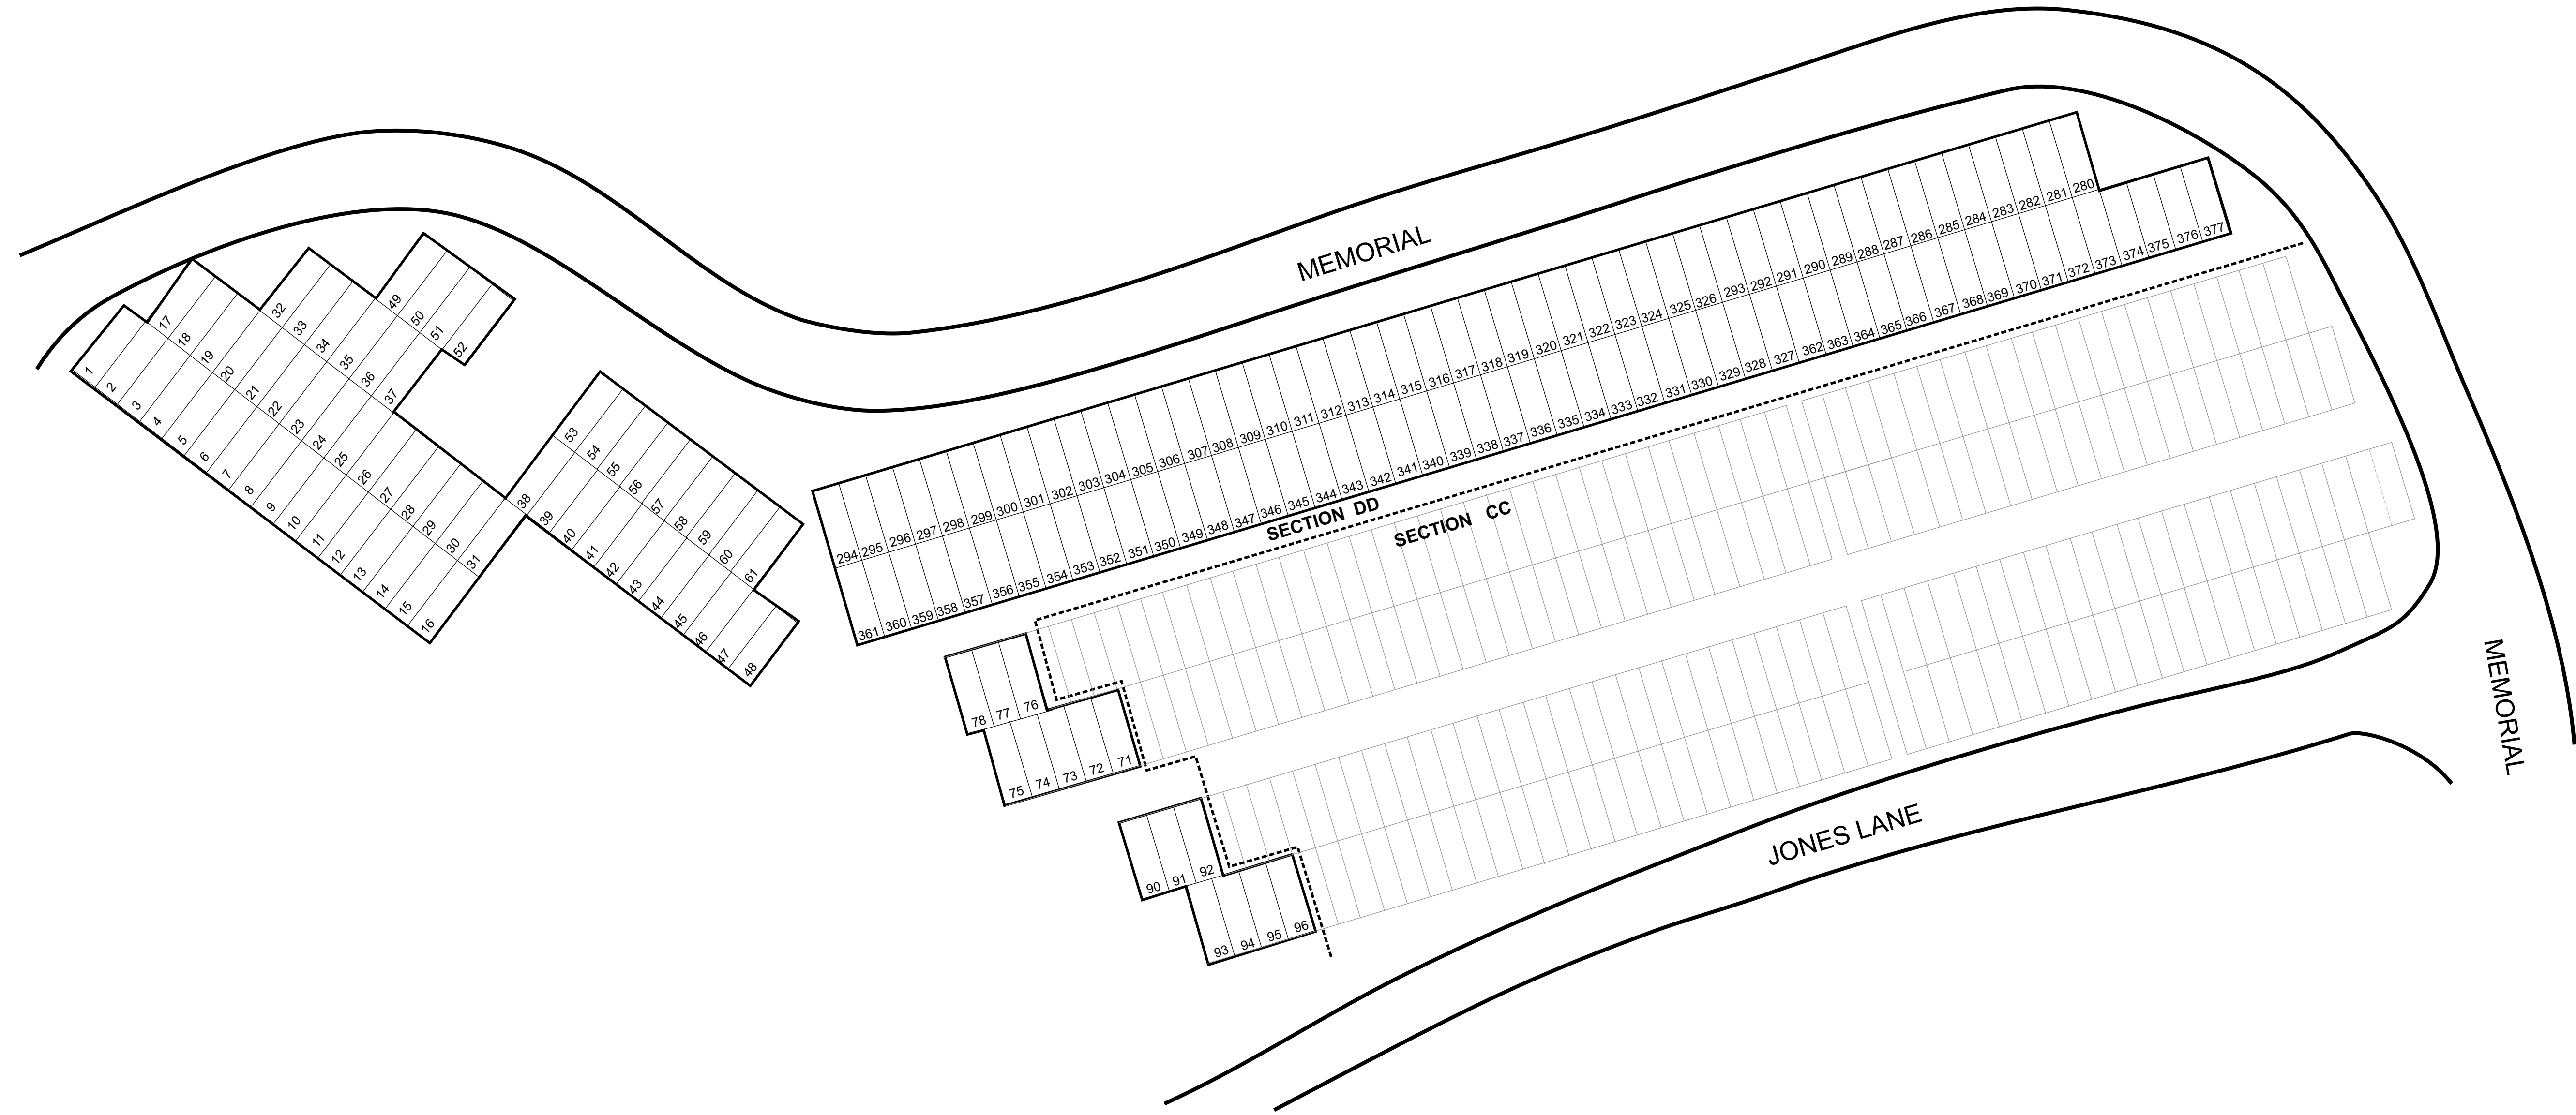

REVISED - 04 April 2012
REVISED - 20 JUNE 2003

Kingston Evergreen Cemetery	
SECTION DD	
NOTE: The scale, grave location and measurements shown are for general reference use only. This is not a site surveyed document.	Scale
Sheet 13 of 13	
Copyright © 2011 by TOPOGRAPHIX® LLC