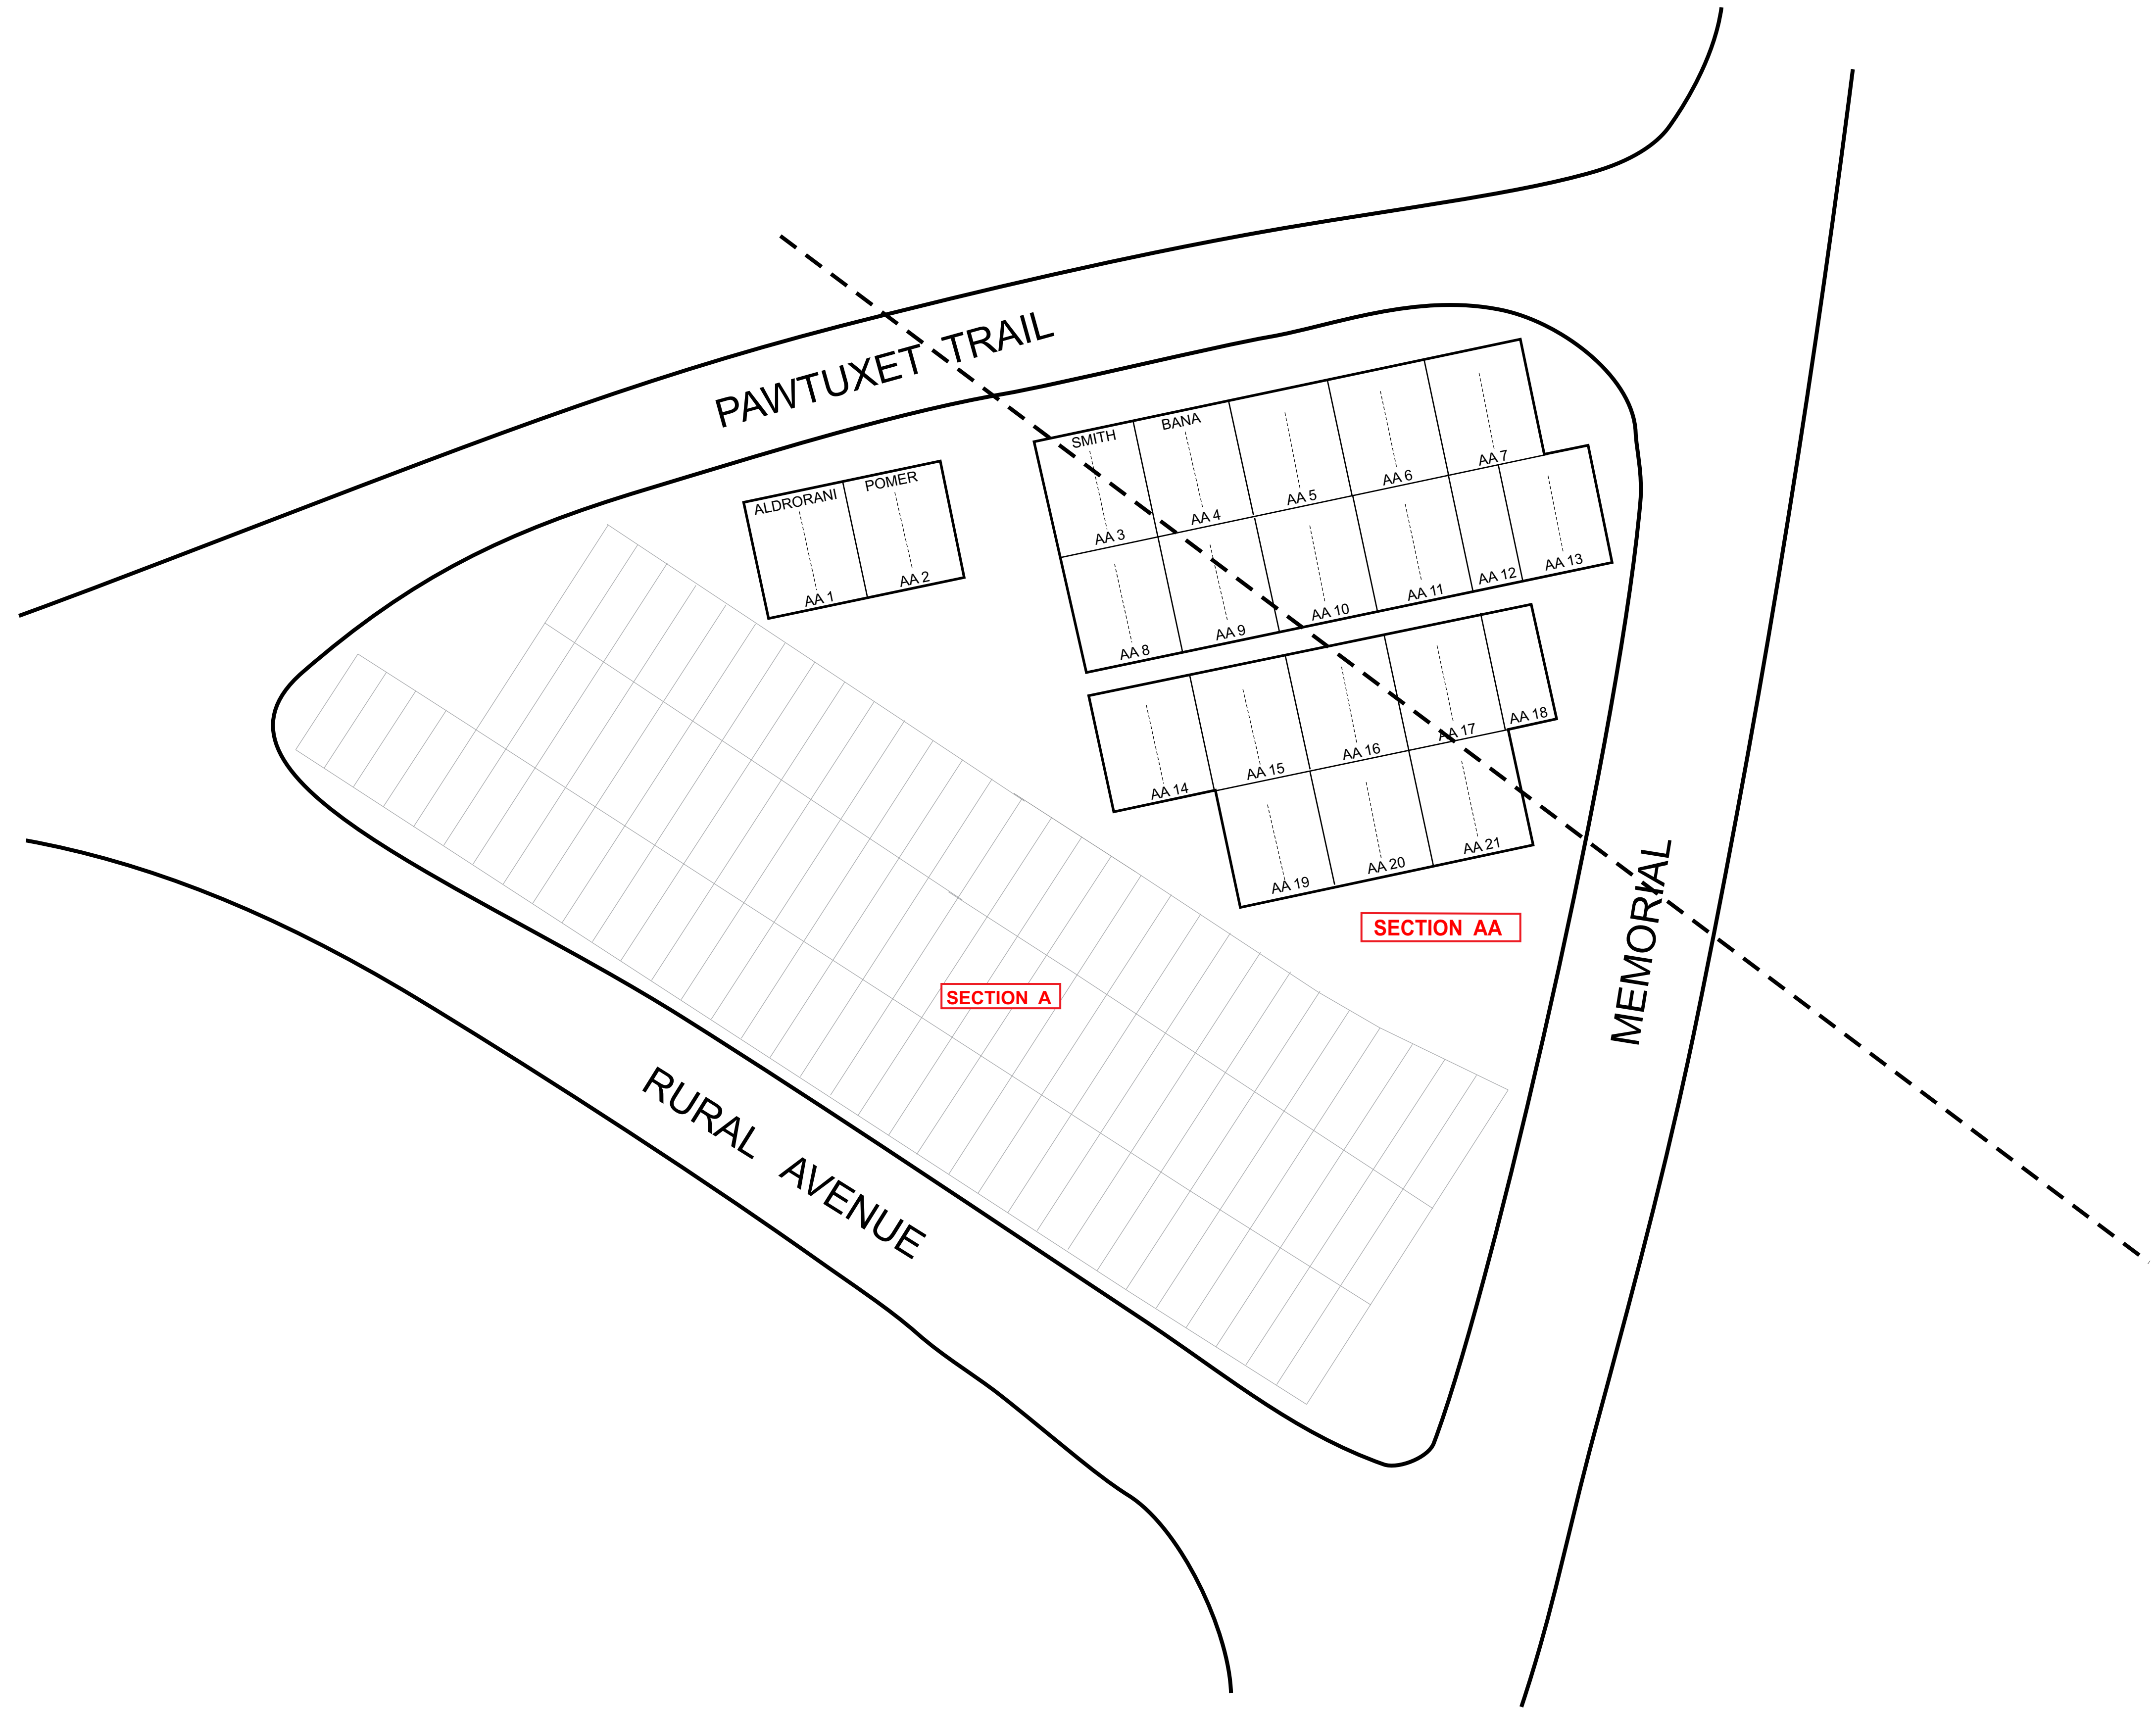

REVISED - 04 April 2012
REVISED - 20 JUNE 2003

Kingston Evergreen Cemetery	
SECTION AA	
NOTE: The scale, grave location and measurements shown are for general reference use only. This is not a site surveyed document.	Scale <i>HL</i>
Sheet 10 of 13	
Copyright © 2011 by TOPOGRAPHIX® LLC