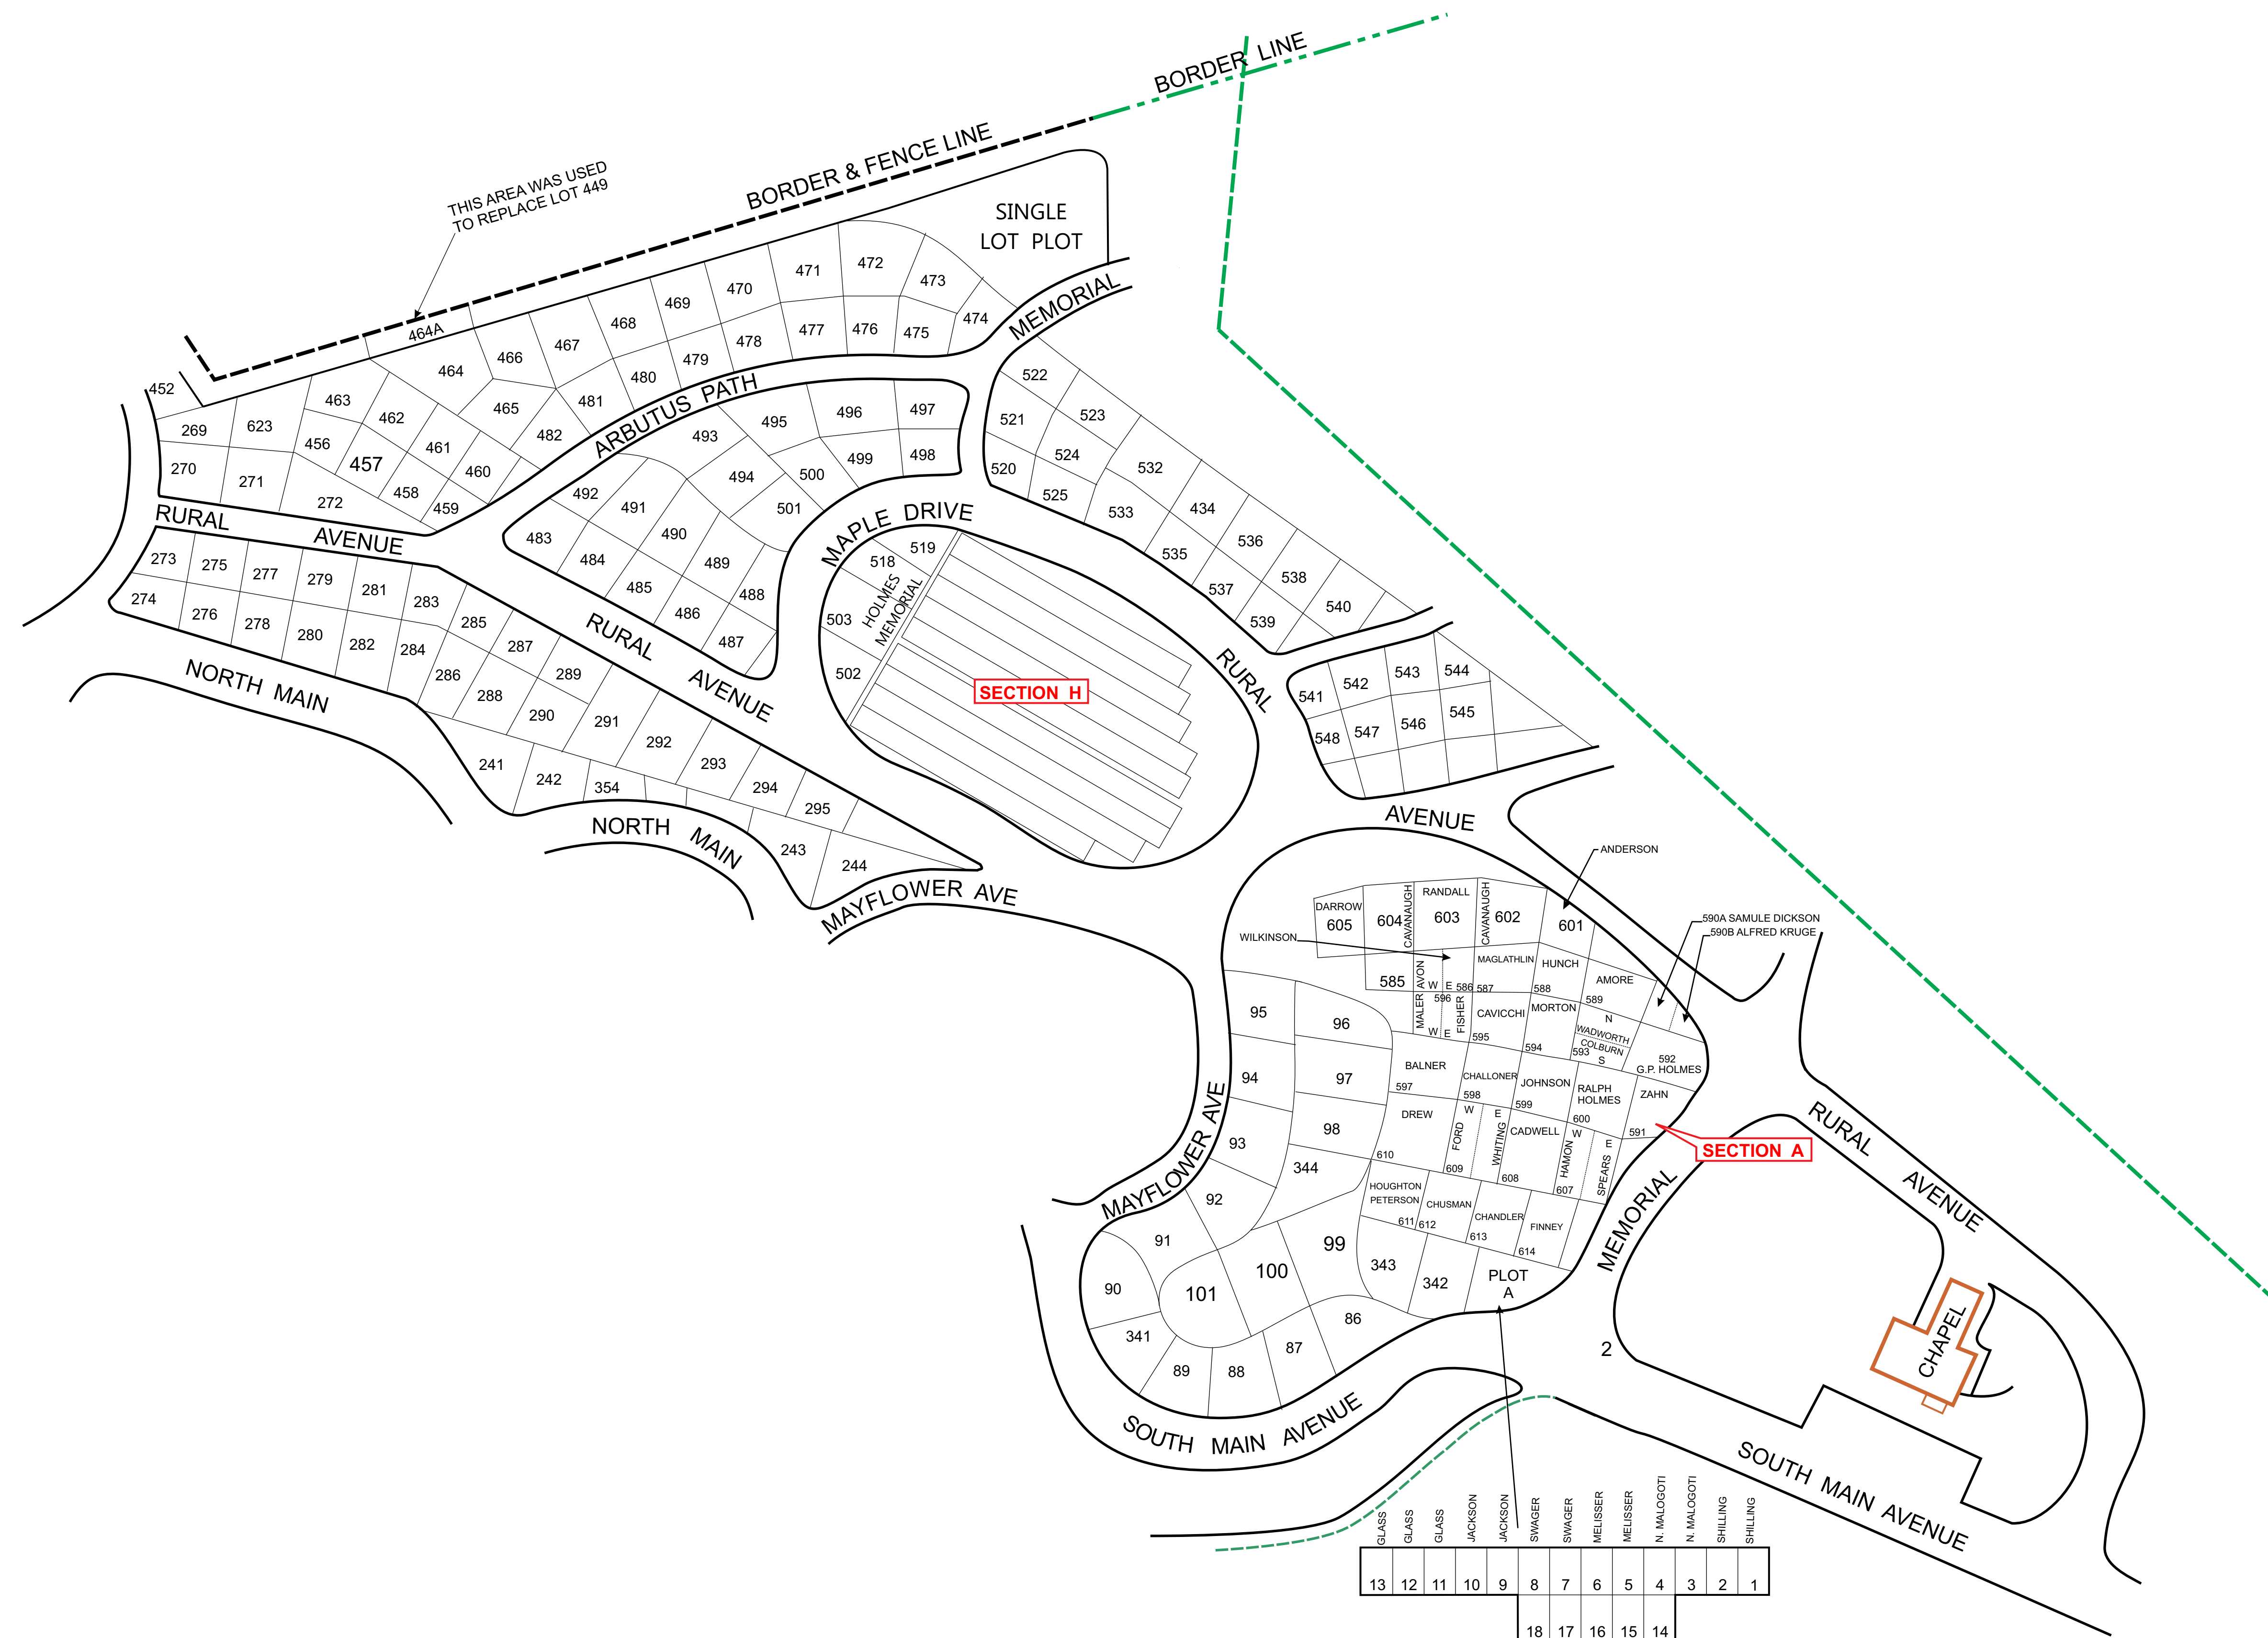

GLASS	GLASS	GLASS	JACKSON	JACKSON	SWAGER	SWAGER	MELISSER	MELISSER	N. MALOGOTTI	N. MALOGOTTI	SHILLING	SHILLING
13	12	11	10	9	8	7	6	5	4	3	2	1
					18	17	16	15	14			
					OPEN	H. MALOGOTTI	M. MALOGOTTI	K. SHILLING	SMITH			

Disclaimer: The contents of this map is based on documents and information supplied by the client and public satellite imaging. Accuracy of images is not suitable for engineering purposes. TOPOGRAPHIX assumes no responsibility for it's content.

REVISED - 04 April 2012
REVISED - 20 JUNE 2003

Kingston Evergreen Cemetery	
SECTION FOUR	
NOTE: The scale, grave location and measurements shown are for general reference use only. This is not a site surveyed document.	Scale
	Sheet 7 of 13
Copyright © 2011 by TOPOGRAPHIX LLC