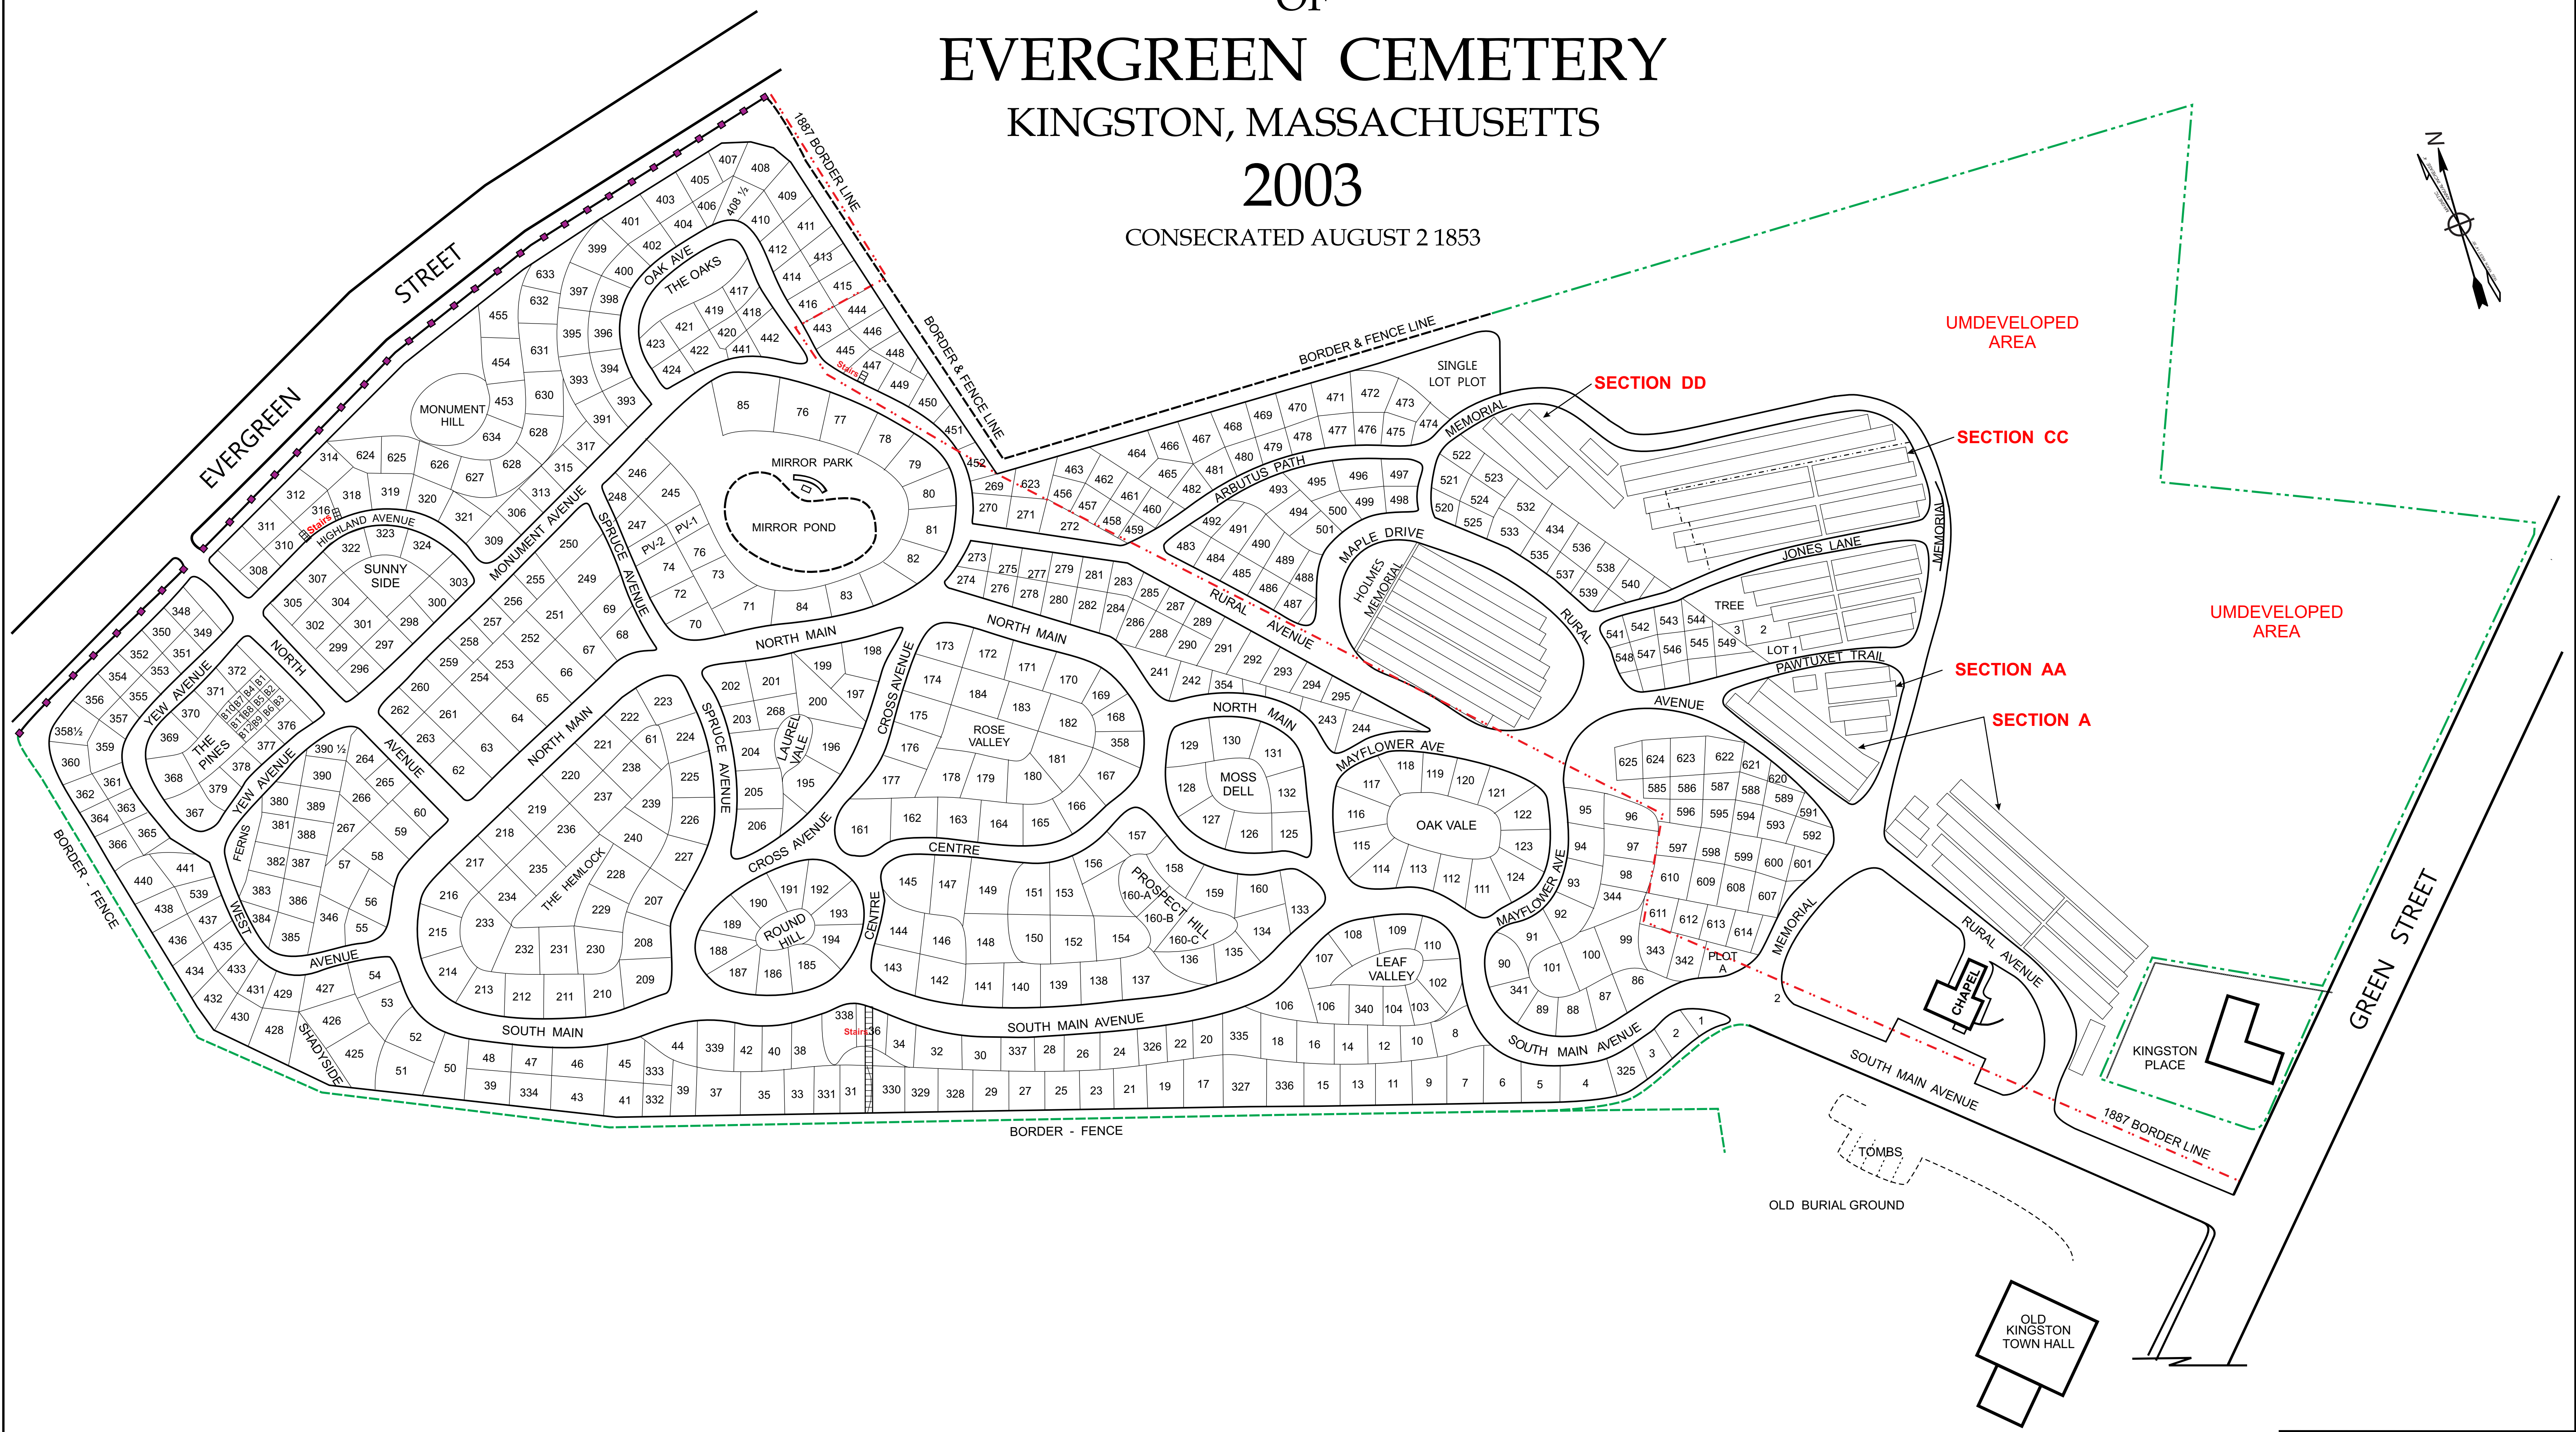

MAPS
OF
EVERGREEN CEMETERY
KINGSTON, MASSACHUSETTS
2003

CONSECRATED AUGUST 2 1853

The cemetery was originally laid out by
Horace Holems and Caleb Bates in 1853,
and was extended by Laurence Bradford in 1887

CONSECRATED AUGUST 2, 1854

MAPS OF EVERGREEN CEMETERY KINGSTON, MASSACHUSETTS 2003

CONSECRATED AUGUST 2 1853

PAVED ROAD
UNDEVELOPED AREA
1887 BORDER LINE
VIRTUAL TOUR
Note: Virtual Tours are located on supplied CD

Kingston Evergreen Cemetery	
PLAN VIEW	
NOTE: The scale, grave location and measurements shown are for general reference use only. This is not a site surveyed document.	Scale <i>HL</i>
REVISID - 06/2014 REVISED - 04 April 2012 REVISED - 20 JUNE 2003	Sheet 2 of 13
Copyright © 2011 by TOPOGRAPHIX LLC	

MAPS OF EVERGREEN CEMETERY KINGSTON, MASSACHUSETTS 2003

CONSECRATED AUGUST 2 1853

Disclaimer: The contents of this map is based on documents and information supplied by the client and public satellite imaging. Accuracy of images is not suitable for engineering purposes. TOPOGRAPHIX assumes no responsibility for it's content.