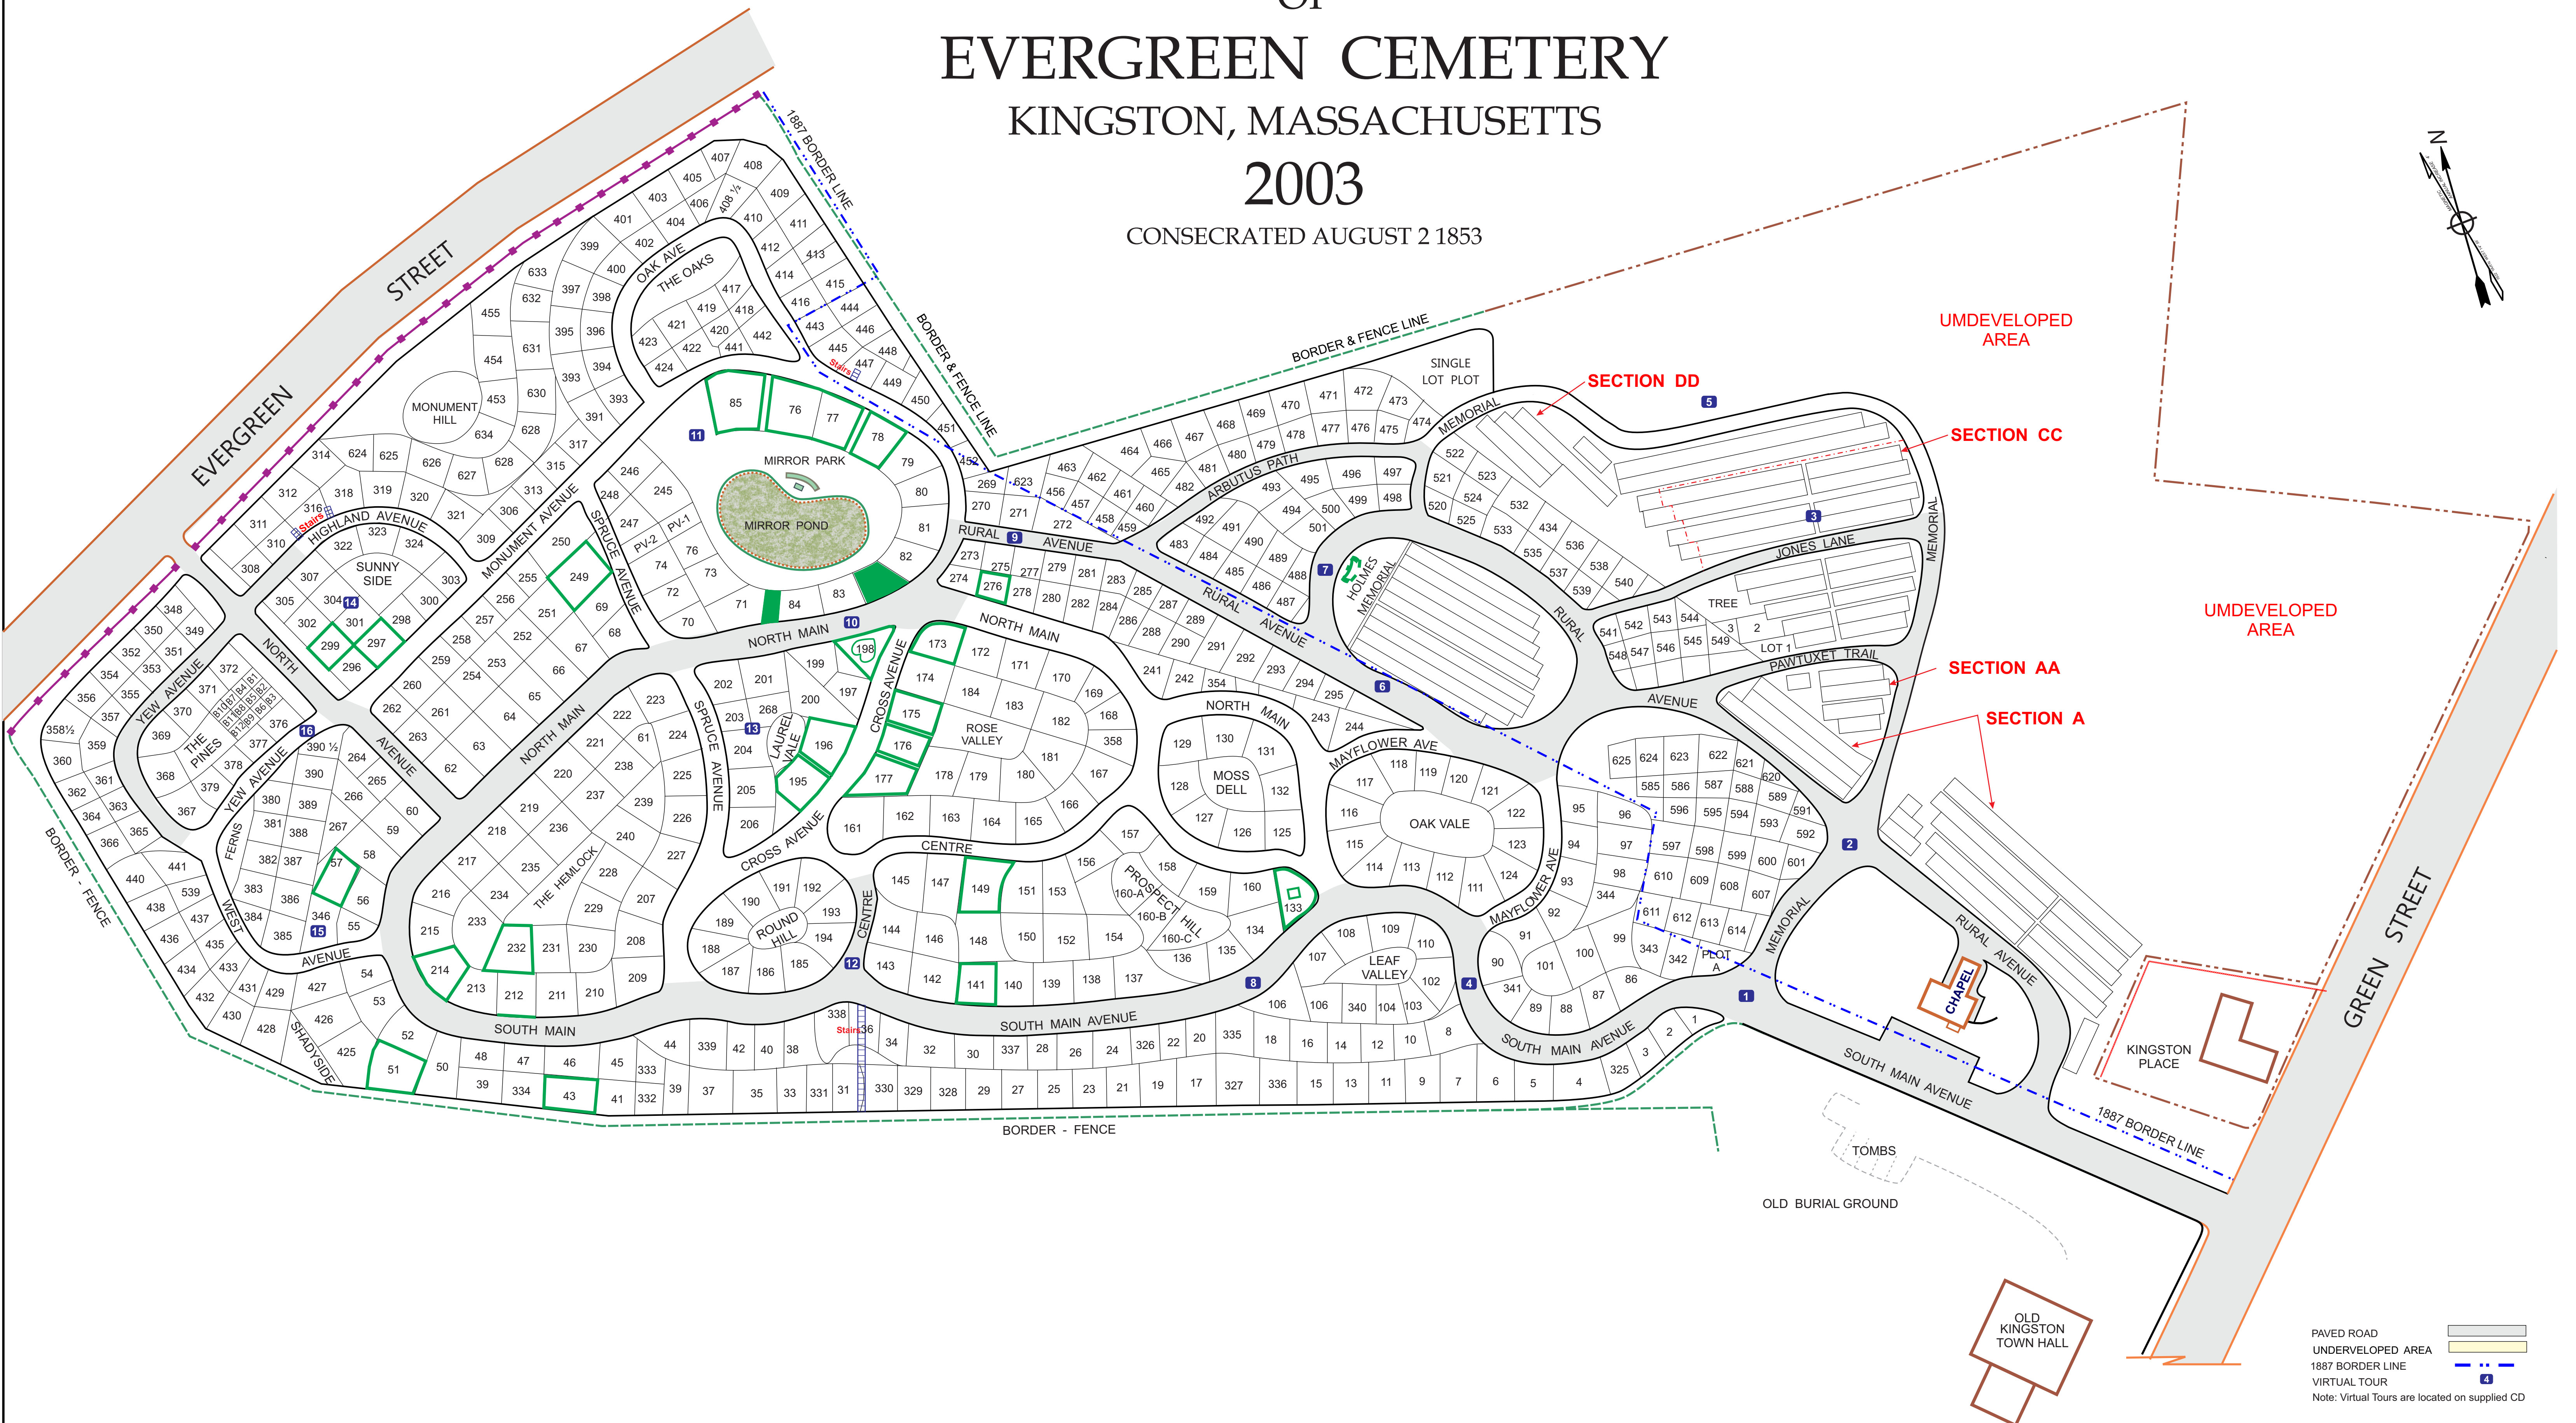

MAPS OF EVERGREEN CEMETERY KINGSTON, MASSACHUSETTS 2003

CONSECRATED AUGUST 2 1853

PAVED ROAD
UNDEVELOPED AREA
1887 BORDER LINE
VIRTUAL TOUR
Note: Virtual Tours are located on supplied CD

Kingston Evergreen Cemetery	
PLAN VIEW	
NOTE: The scale, grave location and measurements shown are for general reference use only. This is not a site surveyed document.	Scale <i>HL</i>
REVISID - 06/2014 REVISED - 04 April 2012 REVISED - 20 JUNE 2003	Sheet 2 of 13
Copyright © 2011 by TOPOGRAPHIX LLC