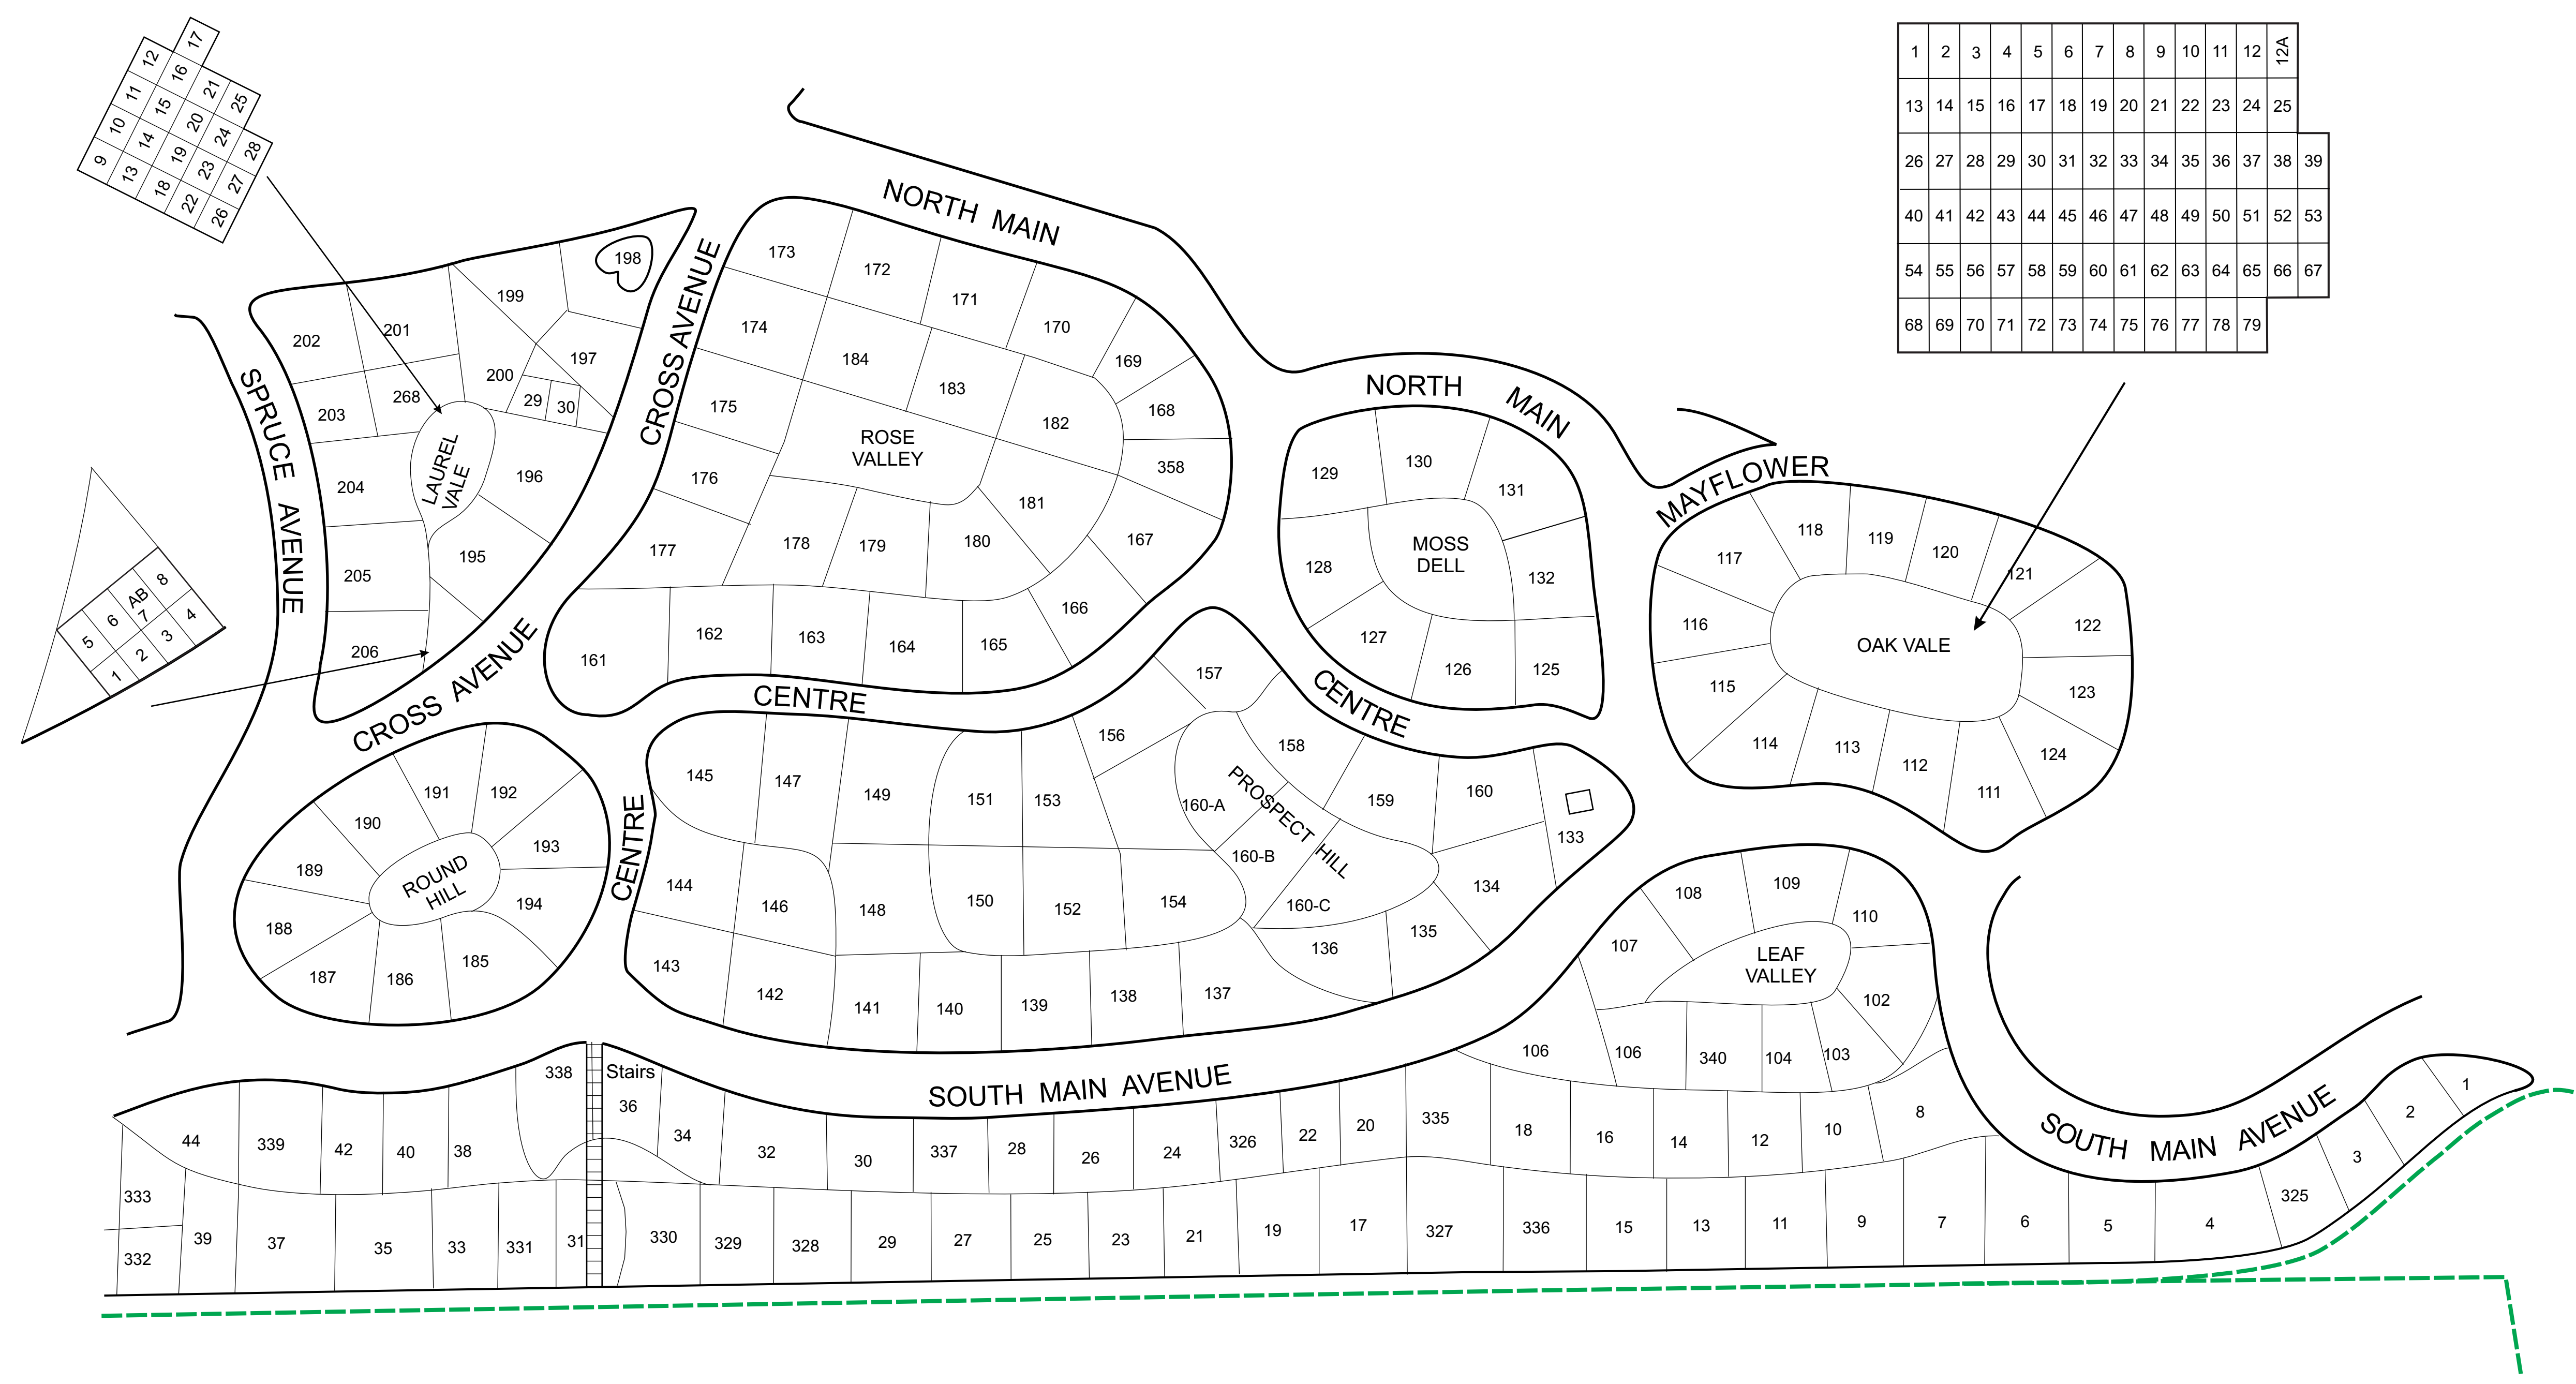

2

REVISED - 04 April 2012
REVISED - 20 JUNE 2003

Kingston Evergreen Cemetery	
SECTION THREE	
NOTE: The scale, grave location and measurements shown are for general reference use only. This is not a site surveyed document.	Scale
Sheet 6 of 13	
Copyright © 2011 by TOPOGRAPHIX LLC