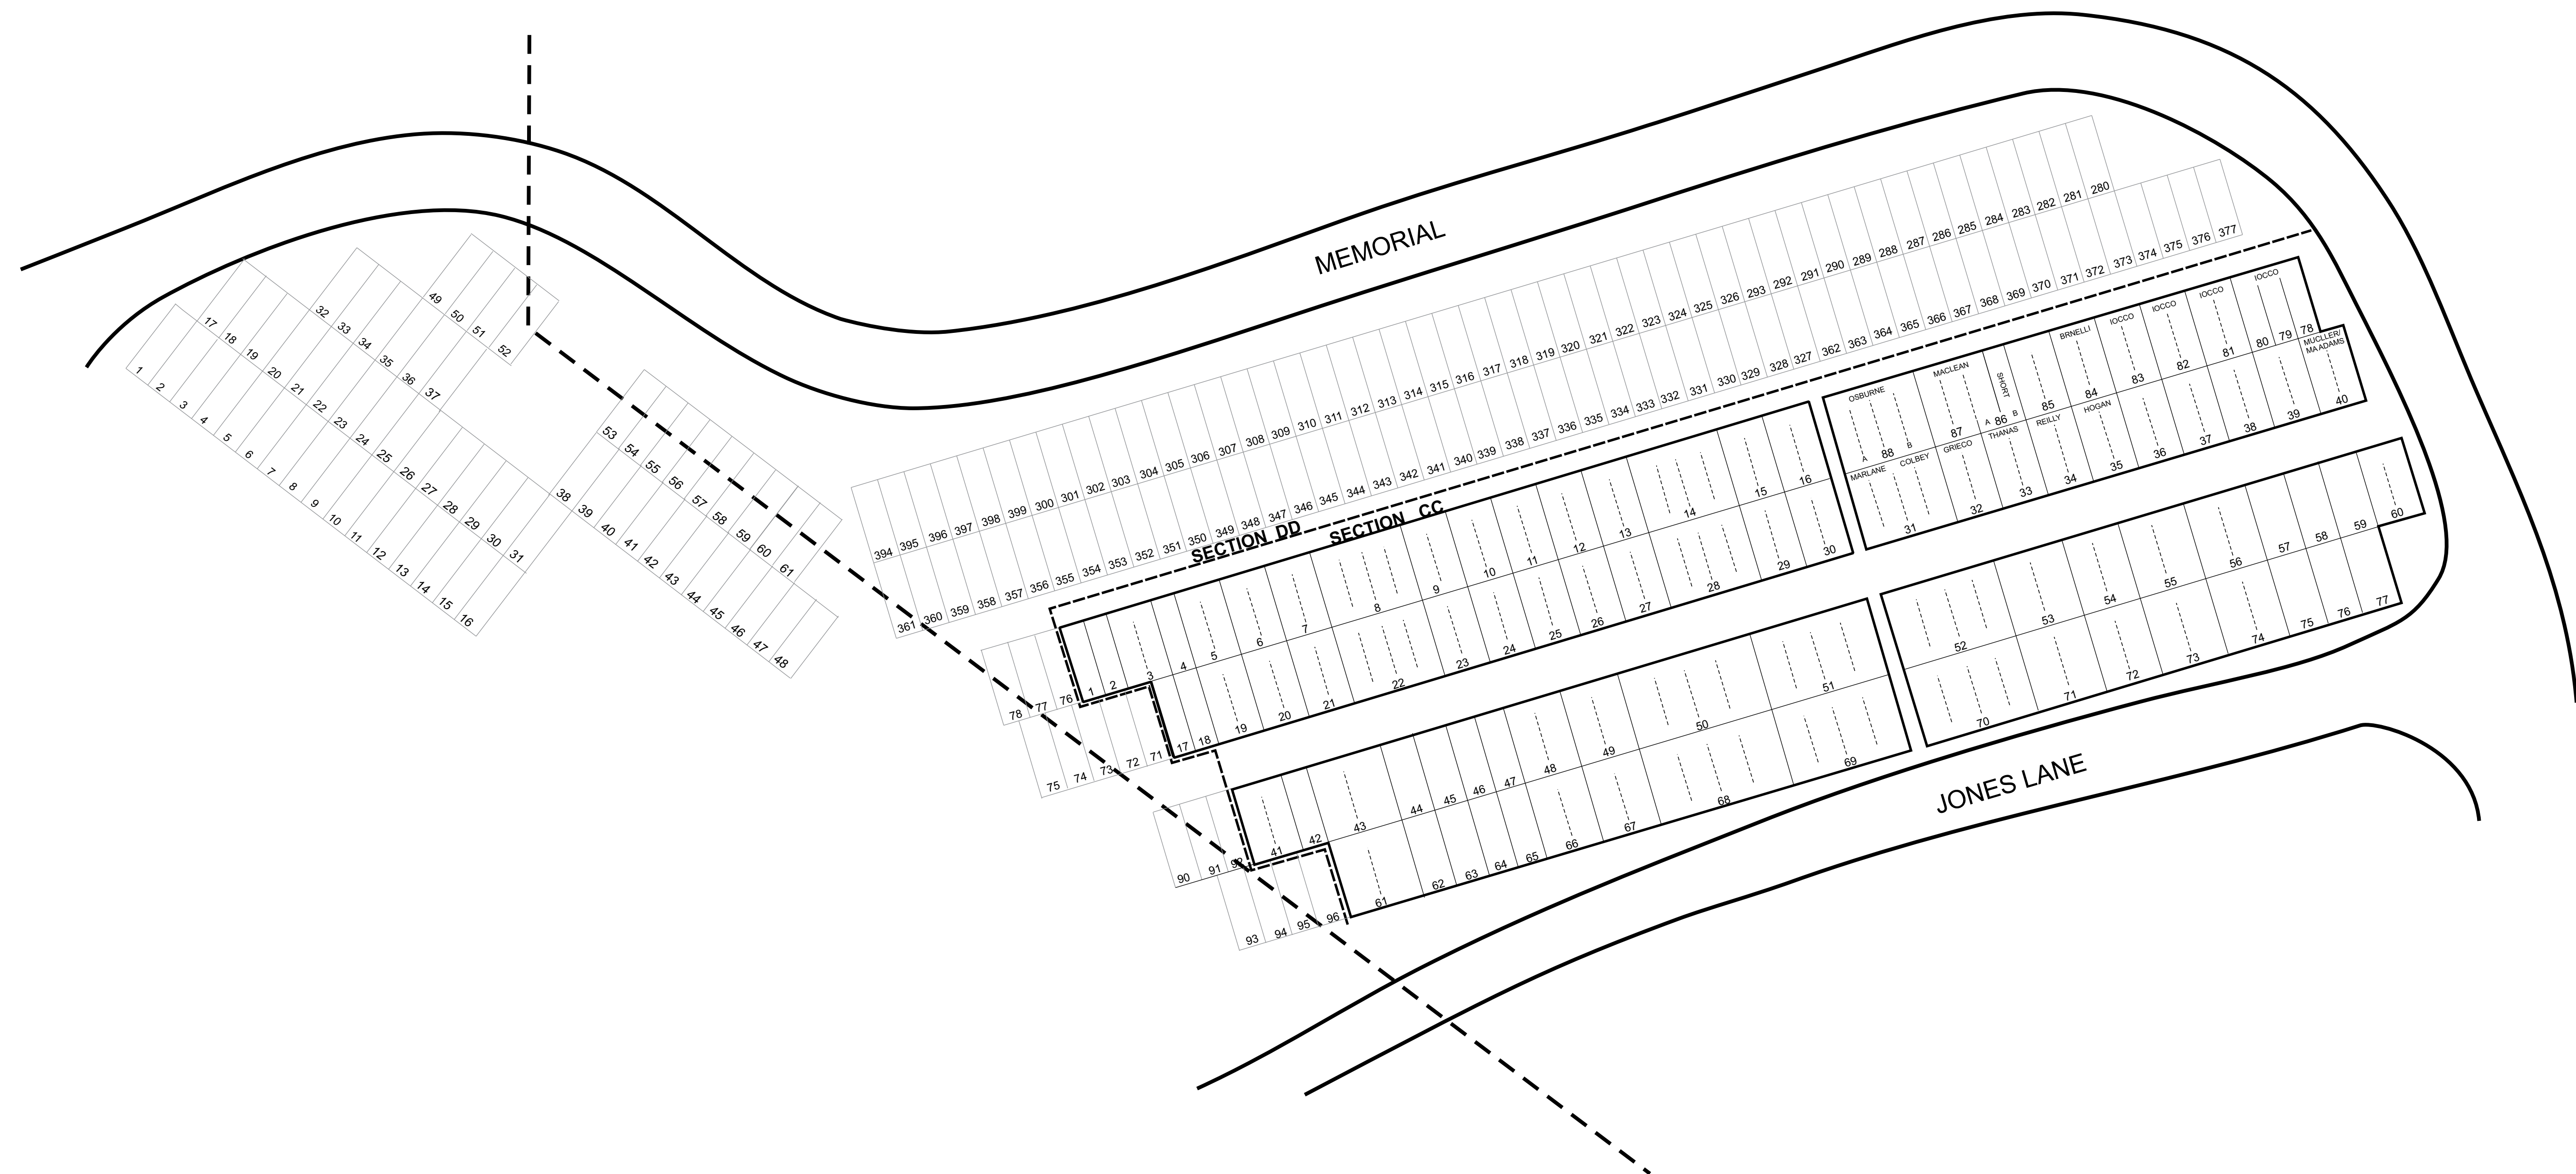

Disclaimer: The contents of this map is based on documents and information supplied by the client and public satellite imaging. Accuracy of images is not suitable for engineering purposes. TOPOGRAPHIX assumes no responsibility for it's content.

REVISED - 04 April 2012
REVISED - 20 JUNE 2003

Kingston Evergreen Cemetery	
SECTION CC	
NOTE: The scale, grave location and measurements shown are for general reference use only. This is not a site surveyed document.	Scale
Sheet 12 of 13	
Copyright © 2011 by TOPOGRAPHIX LLC