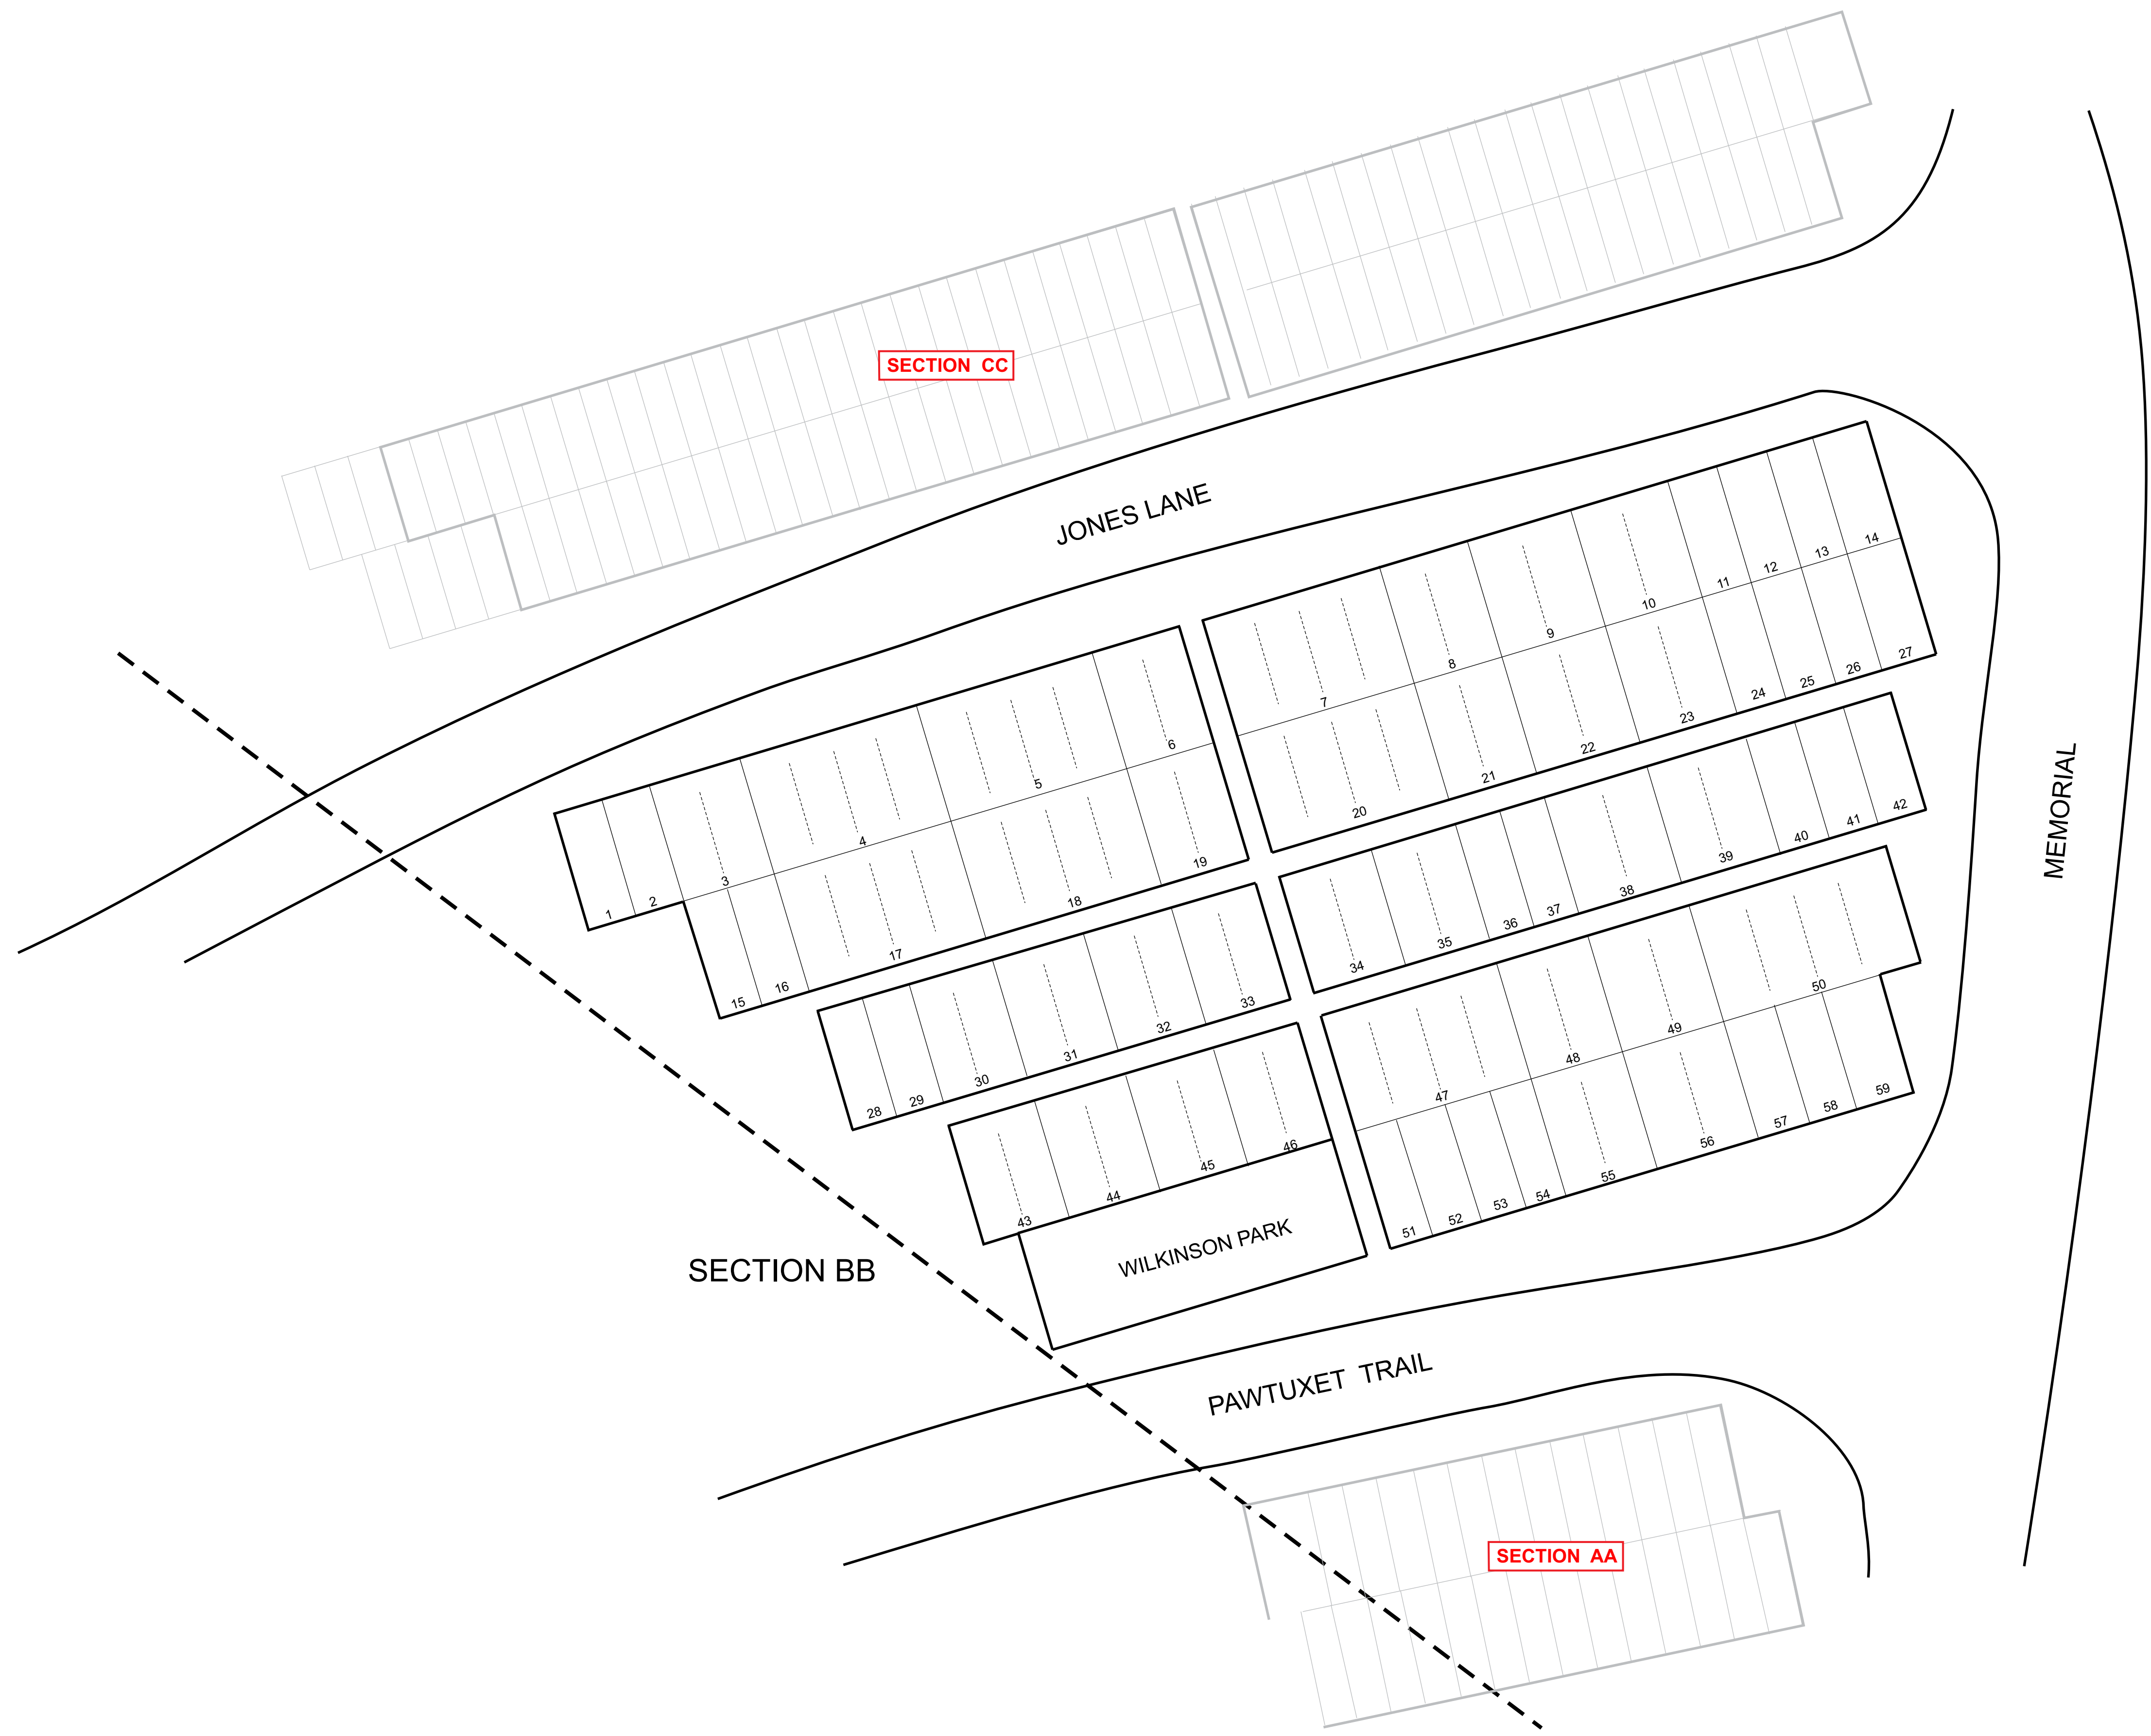

REVISED - 04 April 2012
REVISED - 20 JUNE 2003

Kingston Evergreen Cemetery	
SECTION BB	
NOTE: The scale, grave location and measurements shown are for general reference use only. This is not a site surveyed document.	Scale
Sheet 11 of 13	
Copyright © 2011 by TOPOGRAPHIX LLC